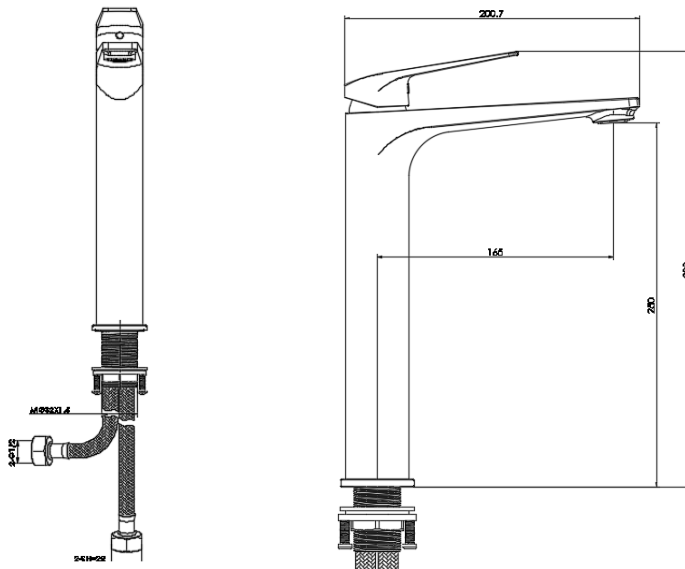

R-MXB8701X-BM

Extended Basin Mixer Deck Mounted

PRODUCT SPECIFICATIONS

- Dimension : 200.7 (L) x 52 (Dia) x 300 (H) mm
- Material : Brass
- Finished : Black Matte

TECHNICAL DRAWING

Copyright © Rigel Technology (S) Pte Ltd. All rights reserved. Terms of Use.